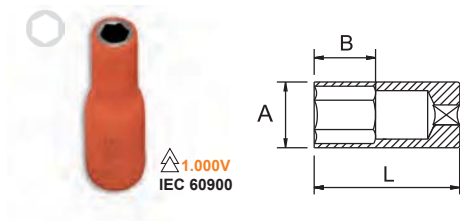

COD	AF	L mm	A	B	gr.				
75085	3/16"	48	9,0	8,0	33	10			
75086	7/32"		10						
75087	1/4"		11						
75088	9/32"		13				10		
75089	5/16"		14					35	
75090	11/32"		17	42					
75091	3/8"		19		47				
75092	7/16"		21						50
75093	1/2"		21				55		
75094	9/16"		21					65	

COD	AF	L mm	A	B	gr.				
75100	5/32"	48	7,0	8,0	33	10			
75101	3/16"		9,0						
75102	7/32"		10						
75103	1/4"		11				10		
75104	9/32"		13					35	
75105	5/16"		14	42					
75106	11/32"		17		46				
75107	3/8"		19						50
75108	7/16"		21				55		
75109	1/2"		21					65	
75110	9/16"	21