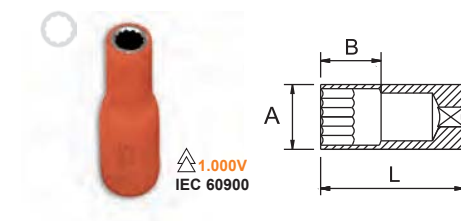

COD	AF	L mm	A	B	gr.				
75085	3/16"	48	9,0	8,0	33	10			
75086	7/32"		10						
75087	1/4"		11						
75088	9/32"		13				10		
75089	5/16"		14					35	
75090	11/32"		17	42					
75091	3/8"		19		47				
75092	7/16"		21						50
75093	1/2"		21				55		
75094	9/16"		21					65	

COD	AF	L mm	A	B	gr.				
75100	5/32"	48	7,0	8,0	33	10			
75101	3/16"		9,0						
75102	7/32"		10						
75103	1/4"		11				10		
75104	9/32"		13					35	
75105	5/16"		14	42					
75106	11/32"		17		46				
75107	3/8"		19						50
75108	7/16"		21				55		
75109	1/2"		21					65	
75110	9/16"	21