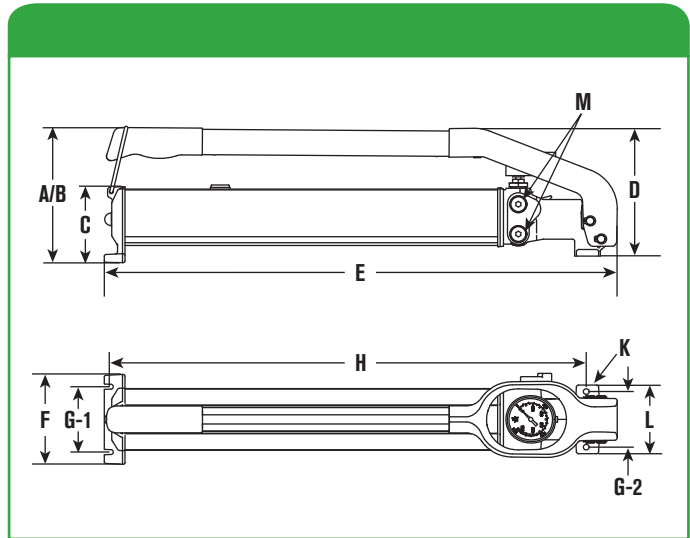

Specifications and Dimensional Data

Size: (L x W x H): 62 cm x 11 cm x 17 cm
24.4" x 4.3" x 6.7"

Weight: 8.7 kg (19.1 lb) [with oil]

Maximum Oil Capacity: (vented reservoir)
1.1 L (0.29 Gallons) [to fill line]
1.0 L (0.26 Gallons) [usable]

Operating Environment: -25°C to +50°C
(-13°F to +122°F)

(When operating near temperature extremes, it is recommended to use hydraulic oils that are rated for those temperatures. Refer to service manuals and cooling options)

Pressure: 0 - 1,500 bar (0 - 21,750 psi)

Typical Flow: 20 cm³ stroke - 1 cm³ stroke
(1.22 in³/stroke - 0.061 in³/stroke)

Order No.	A	B	C	D	E	F	G1	G2	H	J	K	L	M
	mm in	mm in	mm in	mm in	mm in	mm in	mm in	mm in	mm in	deg	mm in	mm in	in
HPUHP150001	170	560	152	170	620	110	80	68	575	55	6.6	84	61/4"
	6.69	22	6	6.69	24.41	4.33	3.15	2.68	22.64	55	0.26	3.31	61/4"

Ordering Information

For use with	Order No	Speed	Volume per Stroke		Maximum Pressure		Handle Effort	Oil Capacity	Usable Oil Capacity	Oil Port	Product Weight
			LP in³ cm³	HP in³ cm³	LP psi bar	HP psi bar					
Tensioners	HPUHP150001	2	1.22	0.061	290	21750	83	61	61	61/4"	19.1
			20	1	20	1,500	370	1	1	61/4"	8.7